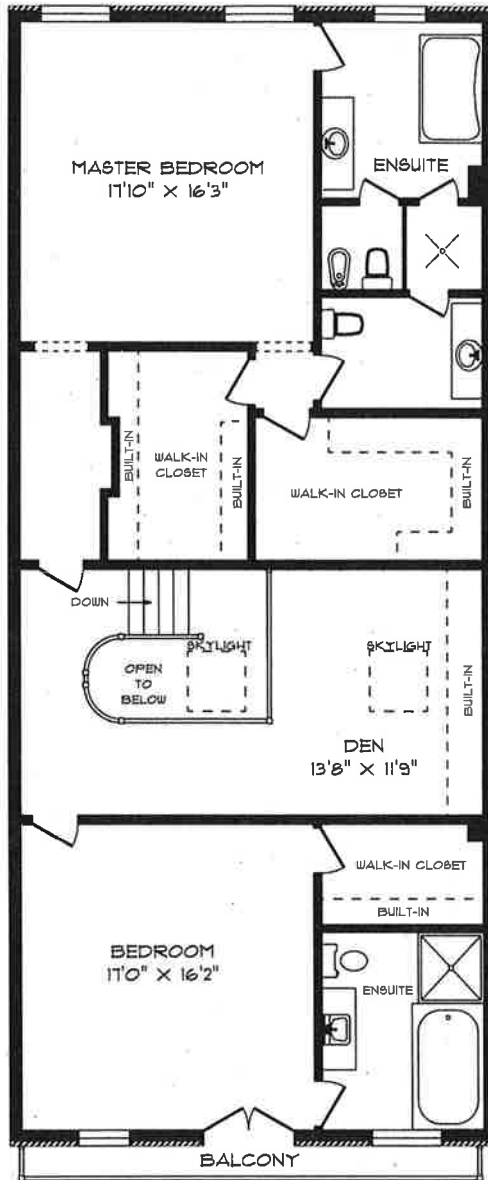

25 HEATH STREET WEST

SECOND FLOOR
1702 SQUARE FEET

PLANIT
MEASURING

MAY - 08

416-361-5999