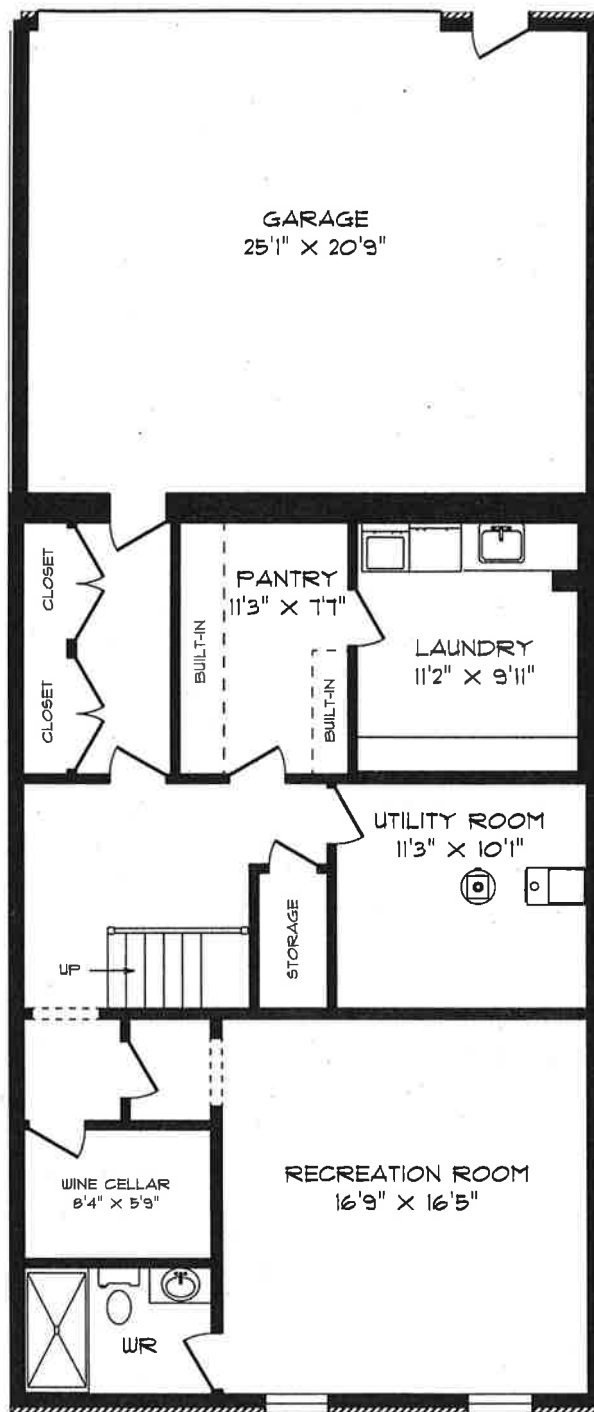

25 HEATH STREET WEST

MAIN FLOOR
1684 SQUARE FEET

PLANIT
MEASURING

MAY - DR

ROOM SIZES SHOULD BE CONSIDERED APPROXIMATE
SINCE MEASUREMENTS ARE SUBJECT TO CERTIFICATION, E & O.C.

416-361-5999

25 HEATH STREET WEST

SECOND FLOOR
1702 SQUARE FEET

PLANIT
MEASURING

MAY - 08

ROOM SIZES SHOULD BE CONSIDERED APPROXIMATE
SINCE MEASUREMENTS ARE SUBJECT TO CERTIFICATION, E & DE.

416-361-5999

25 HEATH STREET WEST

LOWER LEVEL
1089 SQUARE FEET

PLANIT
MEASURING

MAY - 08

ROOM SIZES SHOULD BE CONSIDERED APPROXIMATE
SINCE MEASUREMENTS ARE SUBJECT TO CERTIFICATION, E & OE,
416-361-5999