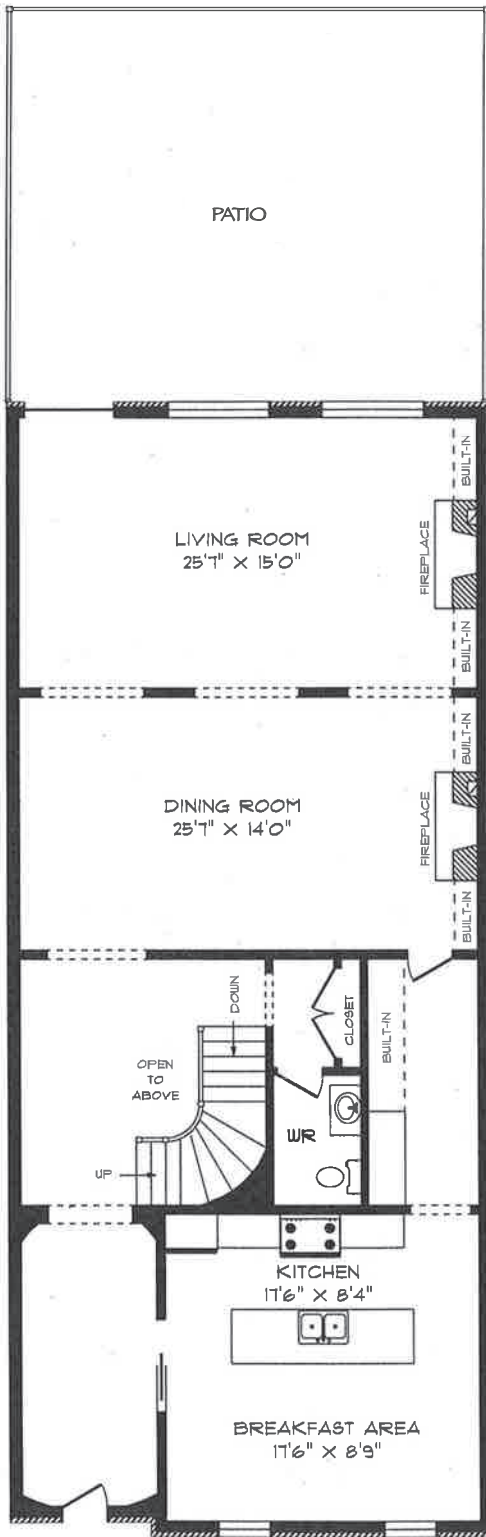

25 HEATH STREET WEST

MAIN FLOOR
1684 SQUARE FEET

PLANIT
MEASURING

MAY - DR

416-361-5999