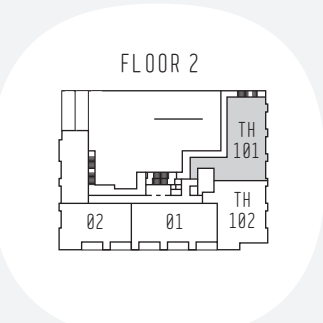

ONE FOREST HILL

The only one.

TH 101 – East facing

Two Bedroom, Family Room & Office/Library with Four Bathrooms
4,092 sf Total – 3,576 sf Interior / 516 sf Exterior