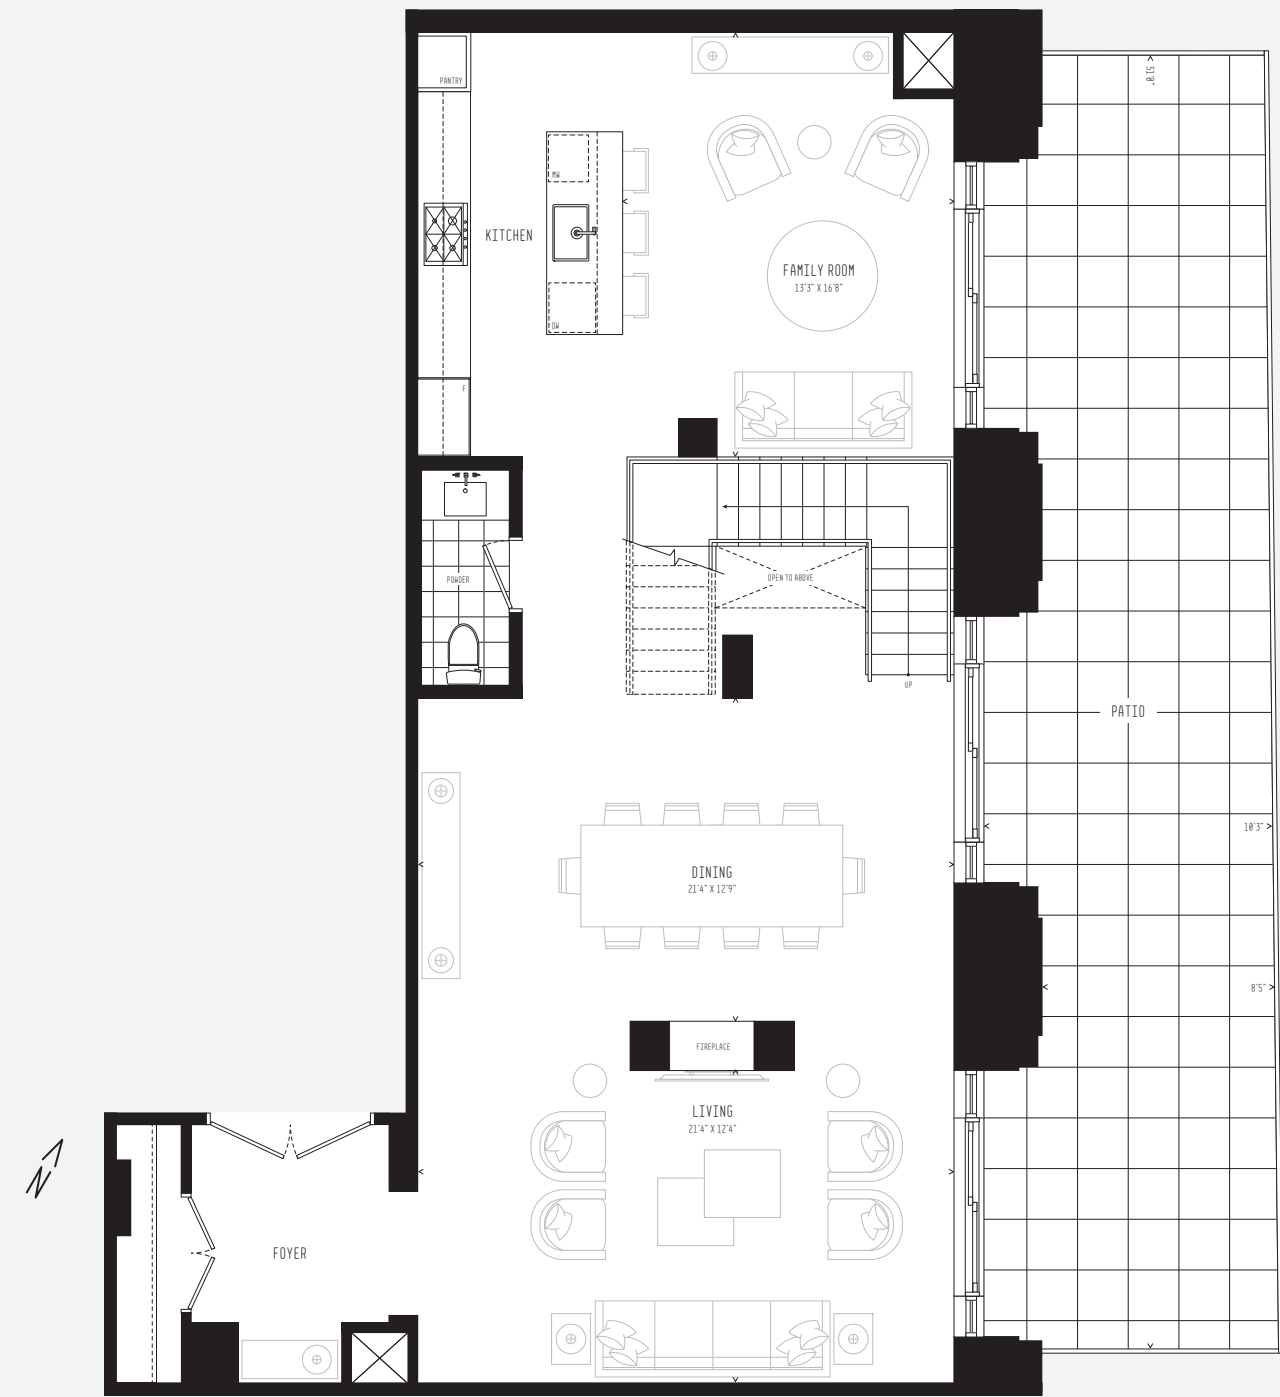

Main Level – 1,456 sf