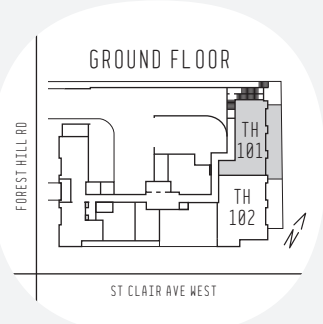

ONE FOREST HILL

The only one.

TH 101 – East facing

Two Bedroom, Family Room & Office/Library with Four Bathrooms
4,092 sf Total – 3,576 sf Interior / 516 sf Exterior